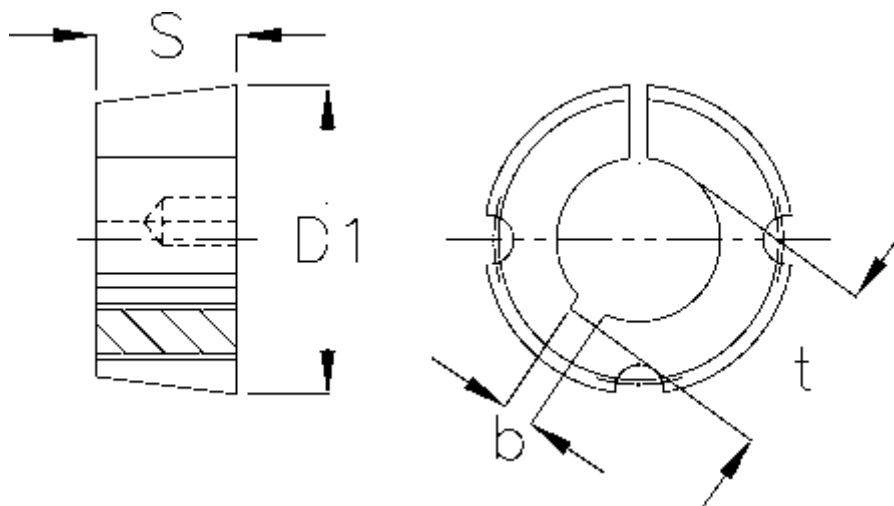

Article number: 6160401215024

Description: Taper bush 1215 bore $\varnothing 24$ mm

Measures

b	= 8
Bore	= 24
Bush type	= 1215
D1	= 47,5
S	= 38,1
Screw size	= 3/8 x 5/8"
t	= 27.3
Transmission moment	= 407